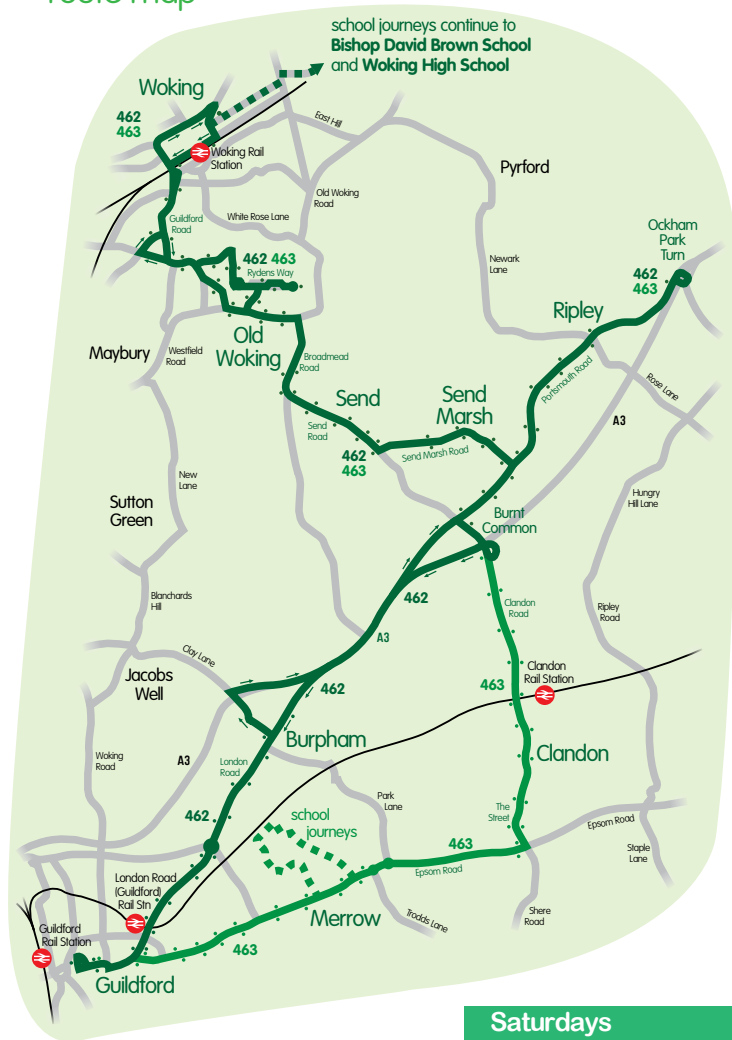

## route map

## bus times towards Send, Ripley & Guildford

On schooldays, this journey starts from:  
 Sheerwater Bishop David Brown School 1525  
 Woking High School 1540

On schooldays, this journey leaves Guildford Friary Bus Station at 1515 and runs via George Abbot School at 1525.

No service on Sundays or Public Holidays