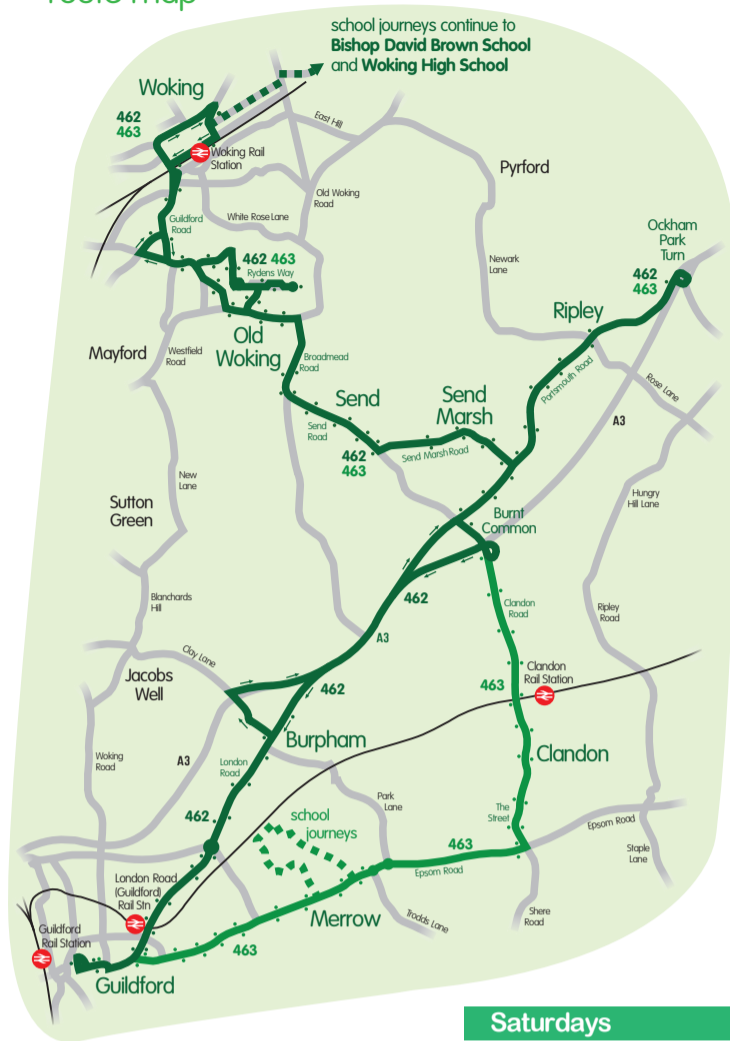

462 | 463

route map

bus times towards Send, Ripley & Guildford

Mondays – Fridays

Service Number	462	463	463	462	463	462
Woking Rail Station, stop 5	0638	0720	0850	0950	1050	1150
Woking High Street, stop A	0640	0722	0852	0952	1052	1152
Kingfield Green Woking Leisure Centre	0643	0725	0856	0956	1056	1156
Kingfield Green Loop Road	0644	0729				
Old Woking Rydens Way Shops			0901	1001	1101	1201
Old Woking Crown & Anchor	0647	0733	0905	1005	1105	1205
Send Mays Corner	0653	0740	0911	1011	1111	1211
Send Marsh Green	0655	0742	0913	1013	1113	1213
Ripley Post Office	0702	0749	0921	1021	1121	1221
Burnt Common Cottages	0708	0756	0925	1025	1125	1225
Burpham Shops	0713			1030		1230
Clandon Rail Station		0759	0927		1127	
Merrow Church		0808	0932		1132	
Guildford Friary Bus Station	0723	0825	0942	1042	1142	1242

Service Number	463	462	463	463	462	463
Woking Rail Station, stop 5	1250	1350	1550	1620	1725	1820
Woking High Street, stop A	1252	1352	1552	1622	1727	1822
Kingfield Green Woking Leisure Centre	1256	1356	1556	1626	1731	1826
Old Woking Rydens Way Shops	1301	1401	1601	1631	1736	1831
Old Woking Crown & Anchor	1305	1405	1605	1635	1740	1835
Send Mays Corner	1311	1411	1611	1641	1746	1841
Send Marsh Green	1313	1413	1613	1643	1748	1843
Ripley Post Office	1321	1421	1621	1651	1756	1851
Burnt Common Cottages	1325	1425	1625	1655	1800	1855
Burpham Shops		1430			1805	
Clandon Rail Station	1327		1627	1657		1857
Merrow Church	1332		1632	1702		1902
Guildford Friary Bus Station	1342	1442	1642	1712	1817	1912

On schooldays, this journey starts from: Sheerwater Bishop David Brown School 1525 Woking High School 1540

Saturdays

Service Number	463	463	462	463	462	463	462	463	463	462	463
Woking Rail Station, stop 5	0730	0850	0950	1050	1150	1250	1350	1550	1620	1725	1820
Woking High Street, stop A	0732	0852	0952	1052	1152	1252	1352	1552	1622	1727	1822
Kingfield Green Woking Leisure Centre	0736	0856	0956	1056	1156	1256	1356	1556	1626	1731	1826
Kingfield Green Loop Road	0737										
Old Woking Rydens Way Shops		0901	1001	1101	1201	1301	1401	1601	1631	1736	1831
Old Woking Crown & Anchor	0740	0905	1005	1105	1205	1305	1405	1605	1635	1740	1835
Send Mays Corner	0746	0911	1011	1111	1211	1311	1411	1611	1641	1746	1841
Send Marsh Green	0748	0913	1013	1113	1213	1313	1413	1613	1643	1748	1843
Ripley Post Office	0755	0921	1021	1121	1221	1321	1421	1621	1651	1756	1851
Burnt Common Cottages	0802	0925	1025	1125	1225	1325	1425	1625	1655	1800	1855
Burpham Shops			1030		1230		1430			1805	
Clandon Rail Station	0805	0927		1127		1327		1627	1657		1857
Merrow Church	0810	0932		1132		1332		1632	1702		1902
Guildford Friary Bus Station	0820	0942	1042	1142	1242	1342	1442	1642	1712	1817	1912

bus times towards Old Woking & Woking

Mondays – Fridays