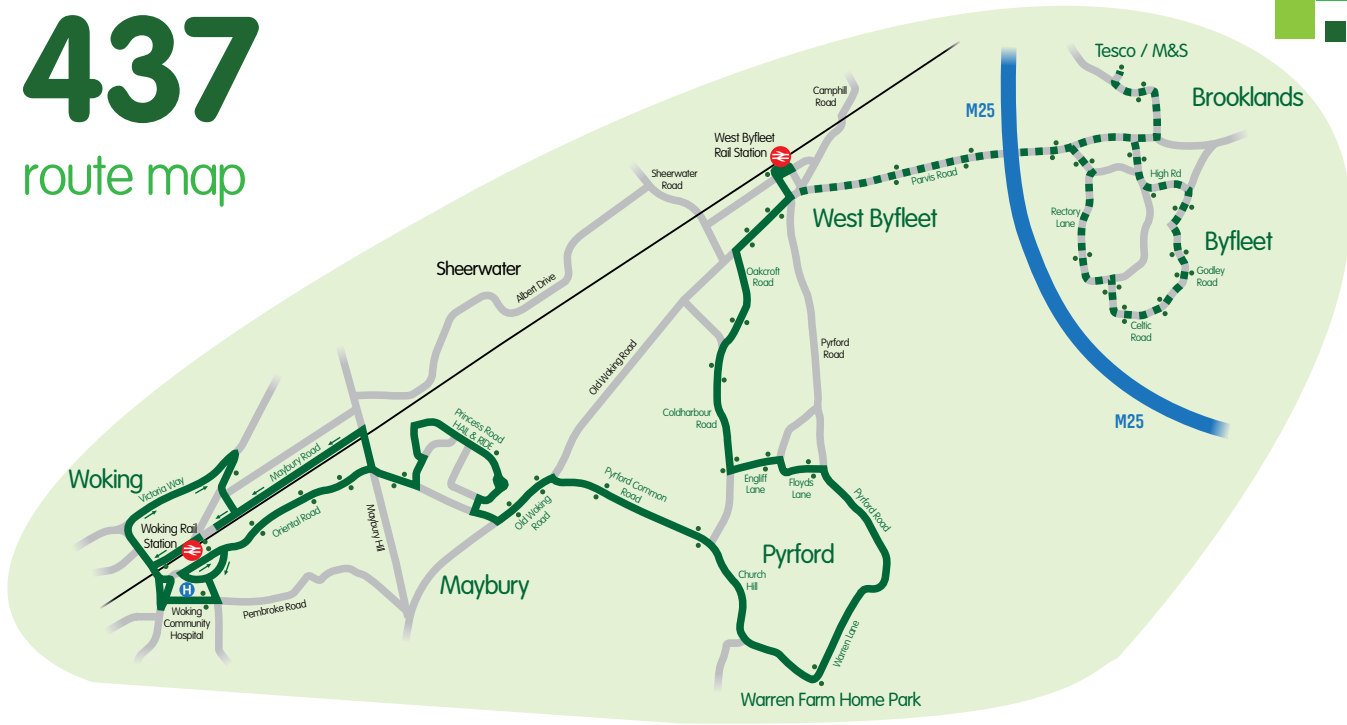

437

route map

TRACK YOUR BUS!

Live tracker and fare information available on our website

www.whitebus.co.uk

bus times towards West Byfleet & Brooklands

Mondays – Fridays								Saturdays							
Woking Rail Station, stop 5	0855	1035	1210	1330	1500	1630	1740	0855	1035	1210	1330	1500	1625	1735	
Woking High Street, stop A	0857	1037	1212	1332	1502	1632	1742	0857	1037	1212	1332	1502	1627	1737	
Woking Community Hospital	0901	1041	1216	1336	1506	1636	1746	0901	1041	1216	1336	1506	1631	1741	
Oriental Road Post Office	0903	1043	1218	1338	1508	1638	1748	0903	1043	1218	1338	1508	1633	1743	
Maybury Princess Road	0911	1051	1226	1346	1516	1646	1756	0911	1051	1226	1346	1516	1641	1751	
Pyrford Warren Farm Home Park	0710	0918	1058	1233	1353	1523	1653	1803	0918	1058	1233	1353	1523	1648	1758
Pyrford Village Hall	0714	0922	1102	1237	1357	1527	1657	1807	0922	1102	1237	1357	1527	1652	1802
West Byfleet Rail Station	0719	0927	1107	1242	1402	1532	1702	1812	0927	1107	1242	1402	1532	1657	1807
Brooklands Tesco / M&S	0727	0936	1116						0936	1116					

On schooldays, this journey continues to:

Byfleet Rectory Lane	1536
Byfleet Sanway Road	1540
Byfleet The Plough	1544

bus times towards Pyrford & Woking

Mondays – Fridays								Saturdays								
Brooklands Tesco / M&S	0737	0945	1120						0945	1120						
Byfleet The Plough	0741															
Byfleet Sanway Close	0747															
Byfleet Rectory Lane	0751															
West Byfleet Rail Station	0803	0952	1127	1247	1407	1557	1707	1817	0810	0952	1127	1247	1407	1552	1702	1812
Pyrford Village Hall	0809	0957	1132	1252	1412	1602	1712	1822	0816	0957	1132	1252	1412	1557	1707	1817
Pyrford Warren Farm Home Park	0813	1001	1136	1256	1416	1606	1716	1826	0820	1001	1136	1256	1416	1601	1711	1821
Maybury Princess Road	0821	1009	1144	1304	1424	1614	1724		0828	1009	1144	1304	1424	1609	1719	
Oriental Road Oriental Close			1017	1152							1017	1152				
Woking Community Hospital			1019	1154							1019	1154				
Woking Rail Station	0830	1028	1203	1313	1433	1623	1733		0837	1028	1203	1313	1433	1618	1728	

No service on Sundays or Public Holidays