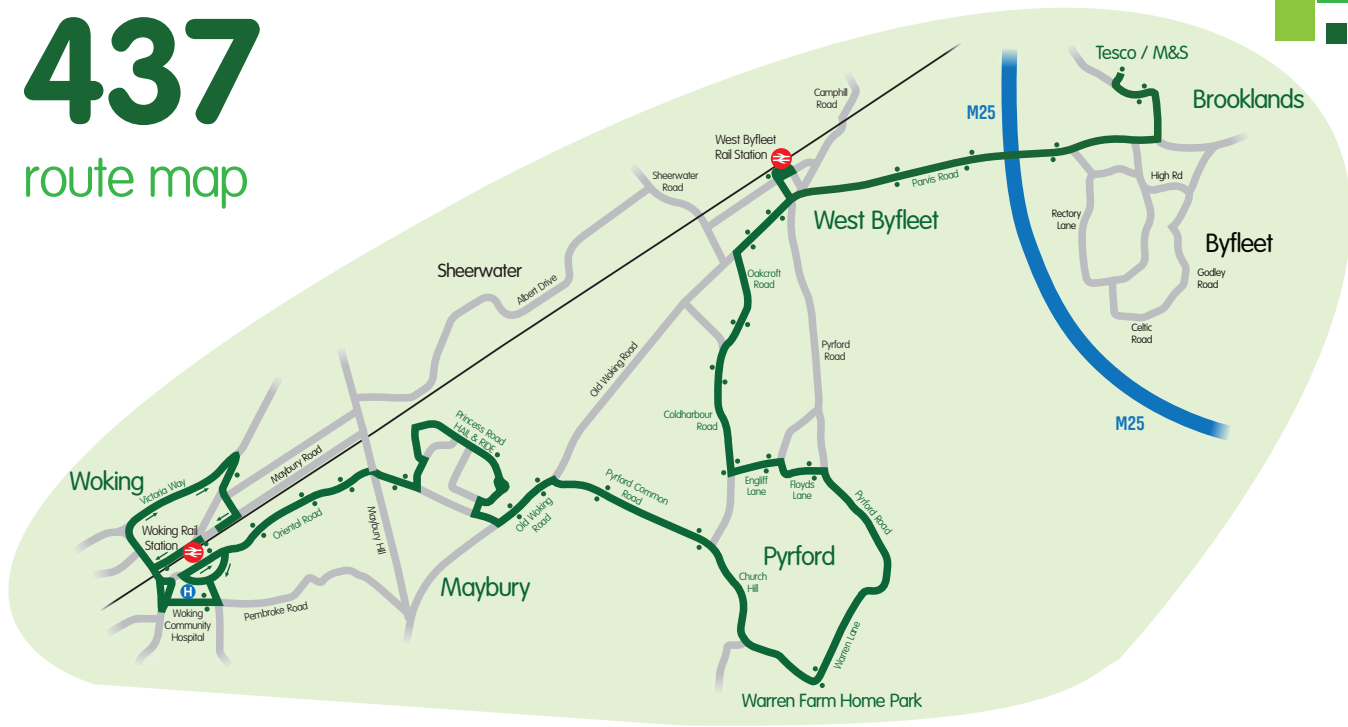

437

route map

TRACK YOUR BUS!

Live tracker and fare information available on our website

www.whitebus.co.uk

TEMPORARY COVID-19 TIMETABLE

bus times towards West Byfleet & Brooklands

Mondays – Saturdays

Woking Rail Station, stop 5	0855	1035	1210	1330	1500	1625	1735
Woking High Street, stop A	0857	1037	1212	1332	1502	1627	1737
Woking Community Hospital	0901	1041	1216	1336	1506	1631	1741
Oriental Road Post Office	0903	1043	1218	1338	1508	1633	1743
Maybury Princess Road	0911	1051	1226	1346	1516	1641	1751
Pyrford Warren Farm Home Park	0918	1058	1233	1353	1523	1648	1758
Pyrford Village Hall	0922	1102	1237	1357	1527	1652	1802
West Byfleet Rail Station	0927	1107	1242	1402	1532	1657	1807
Brooklands Tesco / M&S	0936	1116					

bus times towards Pyrford & Woking

Mondays – Saturdays

Brooklands Tesco / M&S	0945	1120					
West Byfleet Rail Station	0810	0952	1127	1247	1407	1552	1702 1812
Pyrford Village Hall	0816	0957	1132	1252	1412	1557	1707 1817
Pyrford Warren Farm Home Park	0820	1001	1136	1256	1416	1601	1711 1821
Maybury Princess Road	0828	1009	1144	1304	1424	1609	1719
Oriental Road Oriental Close		1017	1152				
Woking Community Hospital		↓	1019	1154	↓	↓	↓
Woking Rail Station	0837	1028	1203	1313	1433	1618	1728