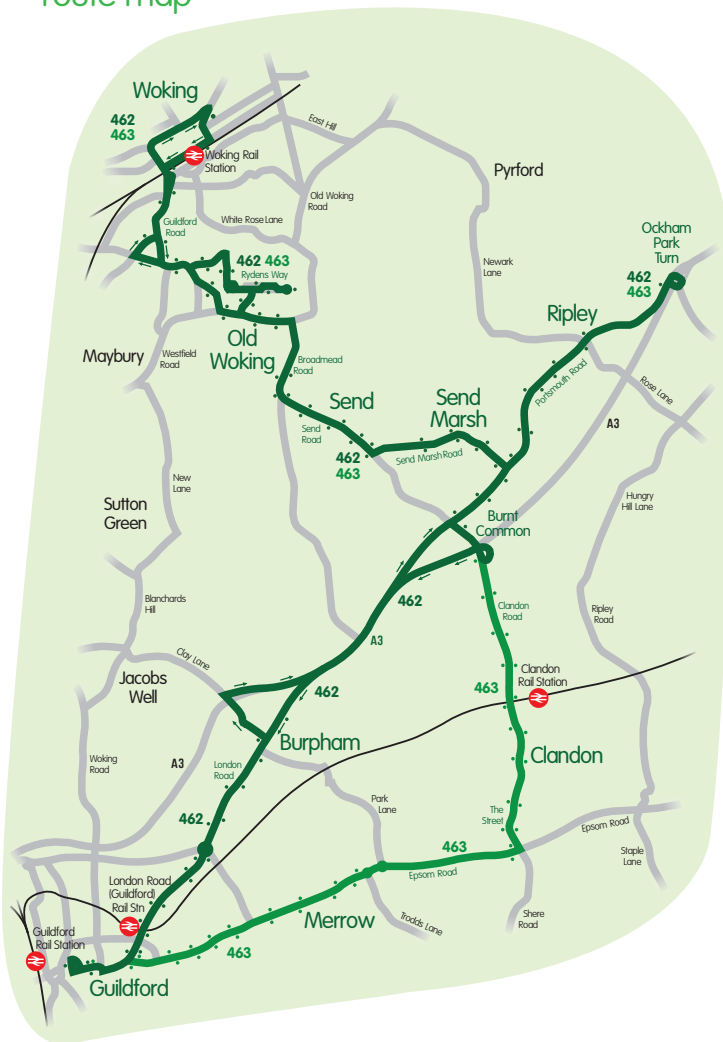

462 | 463

TEMPORARY COVID-19 TIMETABLE

route map

bus times towards Send, Ripley & Guildford

Mondays – Saturdays

| Service Number | 463 | 463 | 462 | 463 | 462 | 463 |
|---------------------------------------|------|------|------|------|------|------|
| Woking Rail Station, stop 5 | 0730 | 0850 | 0950 | 1050 | 1150 | 1250 |
| Woking High Street, stop A | 0732 | 0852 | 0952 | 1052 | 1152 | 1252 |
| Kingfield Green Woking Leisure Centre | 0736 | 0856 | 0956 | 1056 | 1156 | 1256 |
| Kingfield Green Loop Road | 0737 | ▼ | ▼ | ▼ | ▼ | ▼ |
| Old Woking Rydens Way Shops | ▼ | 0901 | 1001 | 1101 | 1201 | 1301 |
| Old Woking Crown & Anchor | 0740 | 0905 | 1005 | 1105 | 1205 | 1305 |
| Send Mays Corner | 0746 | 0911 | 1011 | 1111 | 1211 | 1311 |
| Send Marsh Green | 0748 | 0913 | 1013 | 1113 | 1213 | 1313 |
| Ripley Post Office | 0755 | 0921 | 1021 | 1121 | 1221 | 1321 |
| Burnt Common Cottages | 0802 | 0925 | 1025 | 1125 | 1225 | 1325 |
| Burpham Shops | ▼ | ▼ | 1030 | ▼ | 1230 | ▼ |
| Clandon Rail Station | 0805 | 0927 | ▼ | 1127 | ▼ | 1327 |
| Merrow Church | 0810 | 0932 | ▼ | 1132 | ▼ | 1332 |
| Guildford Friary Bus Station | 0820 | 0942 | 1042 | 1142 | 1242 | 1342 |