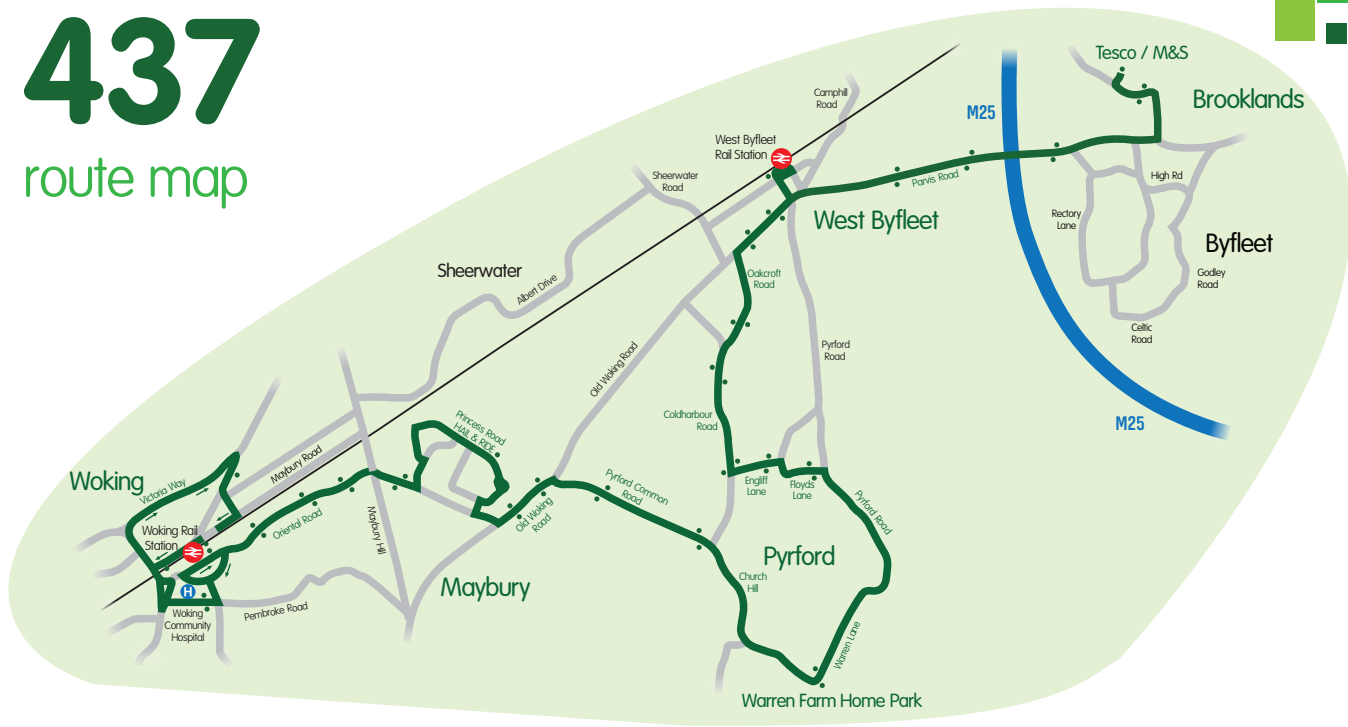

437

route map

TRACK YOUR BUS!

Live tracker and fare information available on our website

www.whitebus.co.uk

TEMPORARY COVID-19 TIMETABLE FROM 20 JULY

bus times towards West Byfleet & Brooklands

Mondays – Saturdays

Woking Rail Station, stop 5	0855	1035	1210	1330	1500	1625	1735
Woking High Street, stop A	0857	1037	1212	1332	1502	1627	1737
Woking Community Hospital	0901	1041	1216	1336	1506	1631	1741
Oriental Road Post Office	0903	1043	1218	1338	1508	1633	1743
Maybury Princess Road	0911	1051	1226	1346	1516	1641	1751
Pyrford Warren Farm Home Park	0918	1058	1233	1353	1523	1648	1758
Pyrford Village Hall	0922	1102	1237	1357	1527	1652	1802
West Byfleet Rail Station	0927	1107	1242	1402	1532	1657	1807
Brooklands Tesco / M&S	0936	1116					

bus times towards Pyrford & Woking

Mondays – Saturdays

Brooklands Tesco / M&S	0945	1120					
West Byfleet Rail Station	0810	0952	1127	1247	1407	1552	1702 1812
Pyrford Village Hall	0816	0957	1132	1252	1412	1557	1707 1817
Pyrford Warren Farm Home Park	0820	1001	1136	1256	1416	1601	1711 1821
Maybury Princess Road	0828	1009	1144	1304	1424	1609	1719
Oriental Road Oriental Close		1017	1152				
Woking Community Hospital		↓	1019	1154	↓	↓	↓
Woking Rail Station	0837	1028	1203	1313	1433	1618	1728

No service on Sundays or Public Holidays