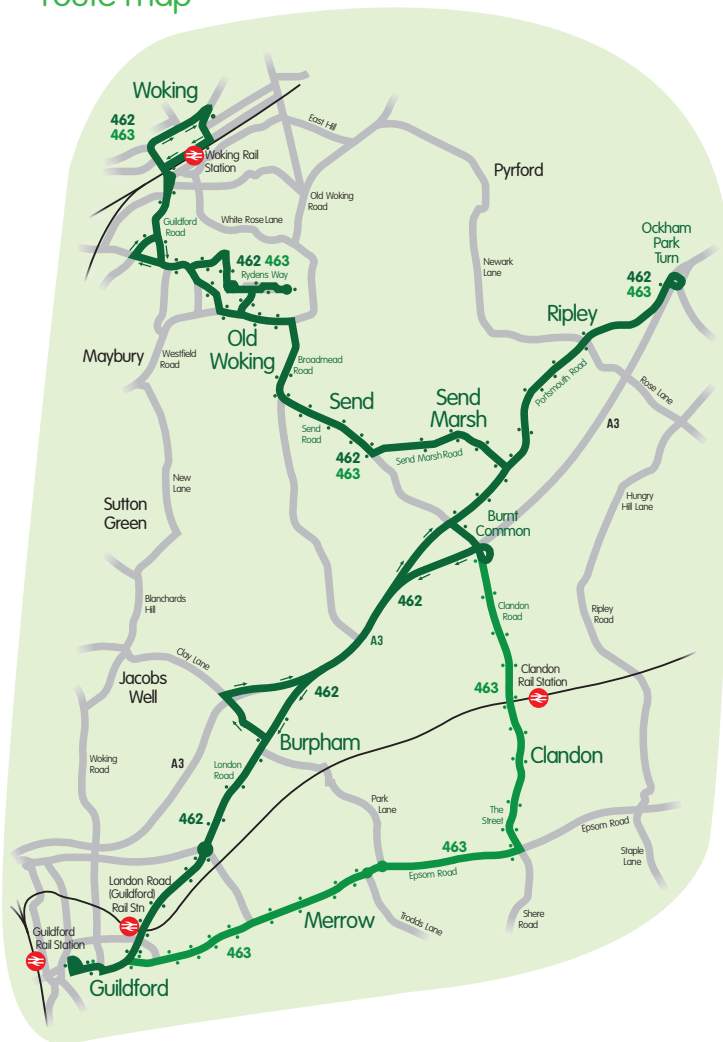

462 | 463

TEMPORARY COVID-19 TIMETABLE FROM 20 JULY

route map

bus times towards Send, Ripley & Guildford

Mondays – Saturdays

Service Number	463	463	462	463	462	463
Woking Rail Station, stop 5	0730	0850	0950	1050	1150	1250
Woking High Street, stop A	0732	0852	0952	1052	1152	1252
Kingfield Green Woking Leisure Centre	0736	0856	0956	1056	1156	1256
Kingfield Green Loop Road	0737					
Old Woking Rydens Way Shops		0901	1001	1101	1201	1301
Old Woking Crown & Anchor	0740	0905	1005	1105	1205	1305
Send Mays Corner	0746	0911	1011	1111	1211	1311
Send Marsh Green	0748	0913	1013	1113	1213	1313
Ripley Post Office	0755	0921	1021	1121	1221	1321
Burnt Common Cottages	0802	0925	1025	1125	1225	1325
Burpham Shops			1030		1230	
Clandon Rail Station	0805	0927		1127		1327
Merrow Church	0810	0932		1132		1332
Guildford Friary Bus Station	0820	0942	1042	1142	1242	1342

No service on Sundays or Public Holidays

bus times towards Old Woking & Woking

Mondays – Saturdays

Service Number	462	462	463	462	463	462	463	463	463	462
Guildford Friary Bus Station, stop 16	0740	0850	0950	1050	1150	1250	1350	1520	1725	1825
Burpham Shops	0752	0902		1102		1302				1837
Merrow Church			1000		1200		1400	1530	1735	
Clandon Rail Station			1005		1205		1405	1535	1740	
Burnt Common Boughton Hall Avenue	0757	0907	1007	1107	1207	1307	1407	1537	1742	1842
Ripley Post Office		0914	1014	1114	1214	1314	1414		1749	1849
Send Marsh Green	0800	0920	1020	1120	1220	1320	1420	1540	1755	1855
Send Mays Corner	0802	0922	1022	1122	1222	1322	1422	1542	1757	1857
Old Woking Crown & Anchor	0807	0928	1028	1128	1228	1328	1428	1548	1803	1902
Old Woking Rydens Way Shops		0931	1031	1131	1231	1331	1431			
Kingfield Green Loop Road	0811								1552	1807
Kingfield Green Woking Leisure Centre	0812	0936	1036	1136	1236	1336	1436	1553	1808	
Woking Rail Station	0818	0943	1043	1143	1243	1343	1443	1600	1814	