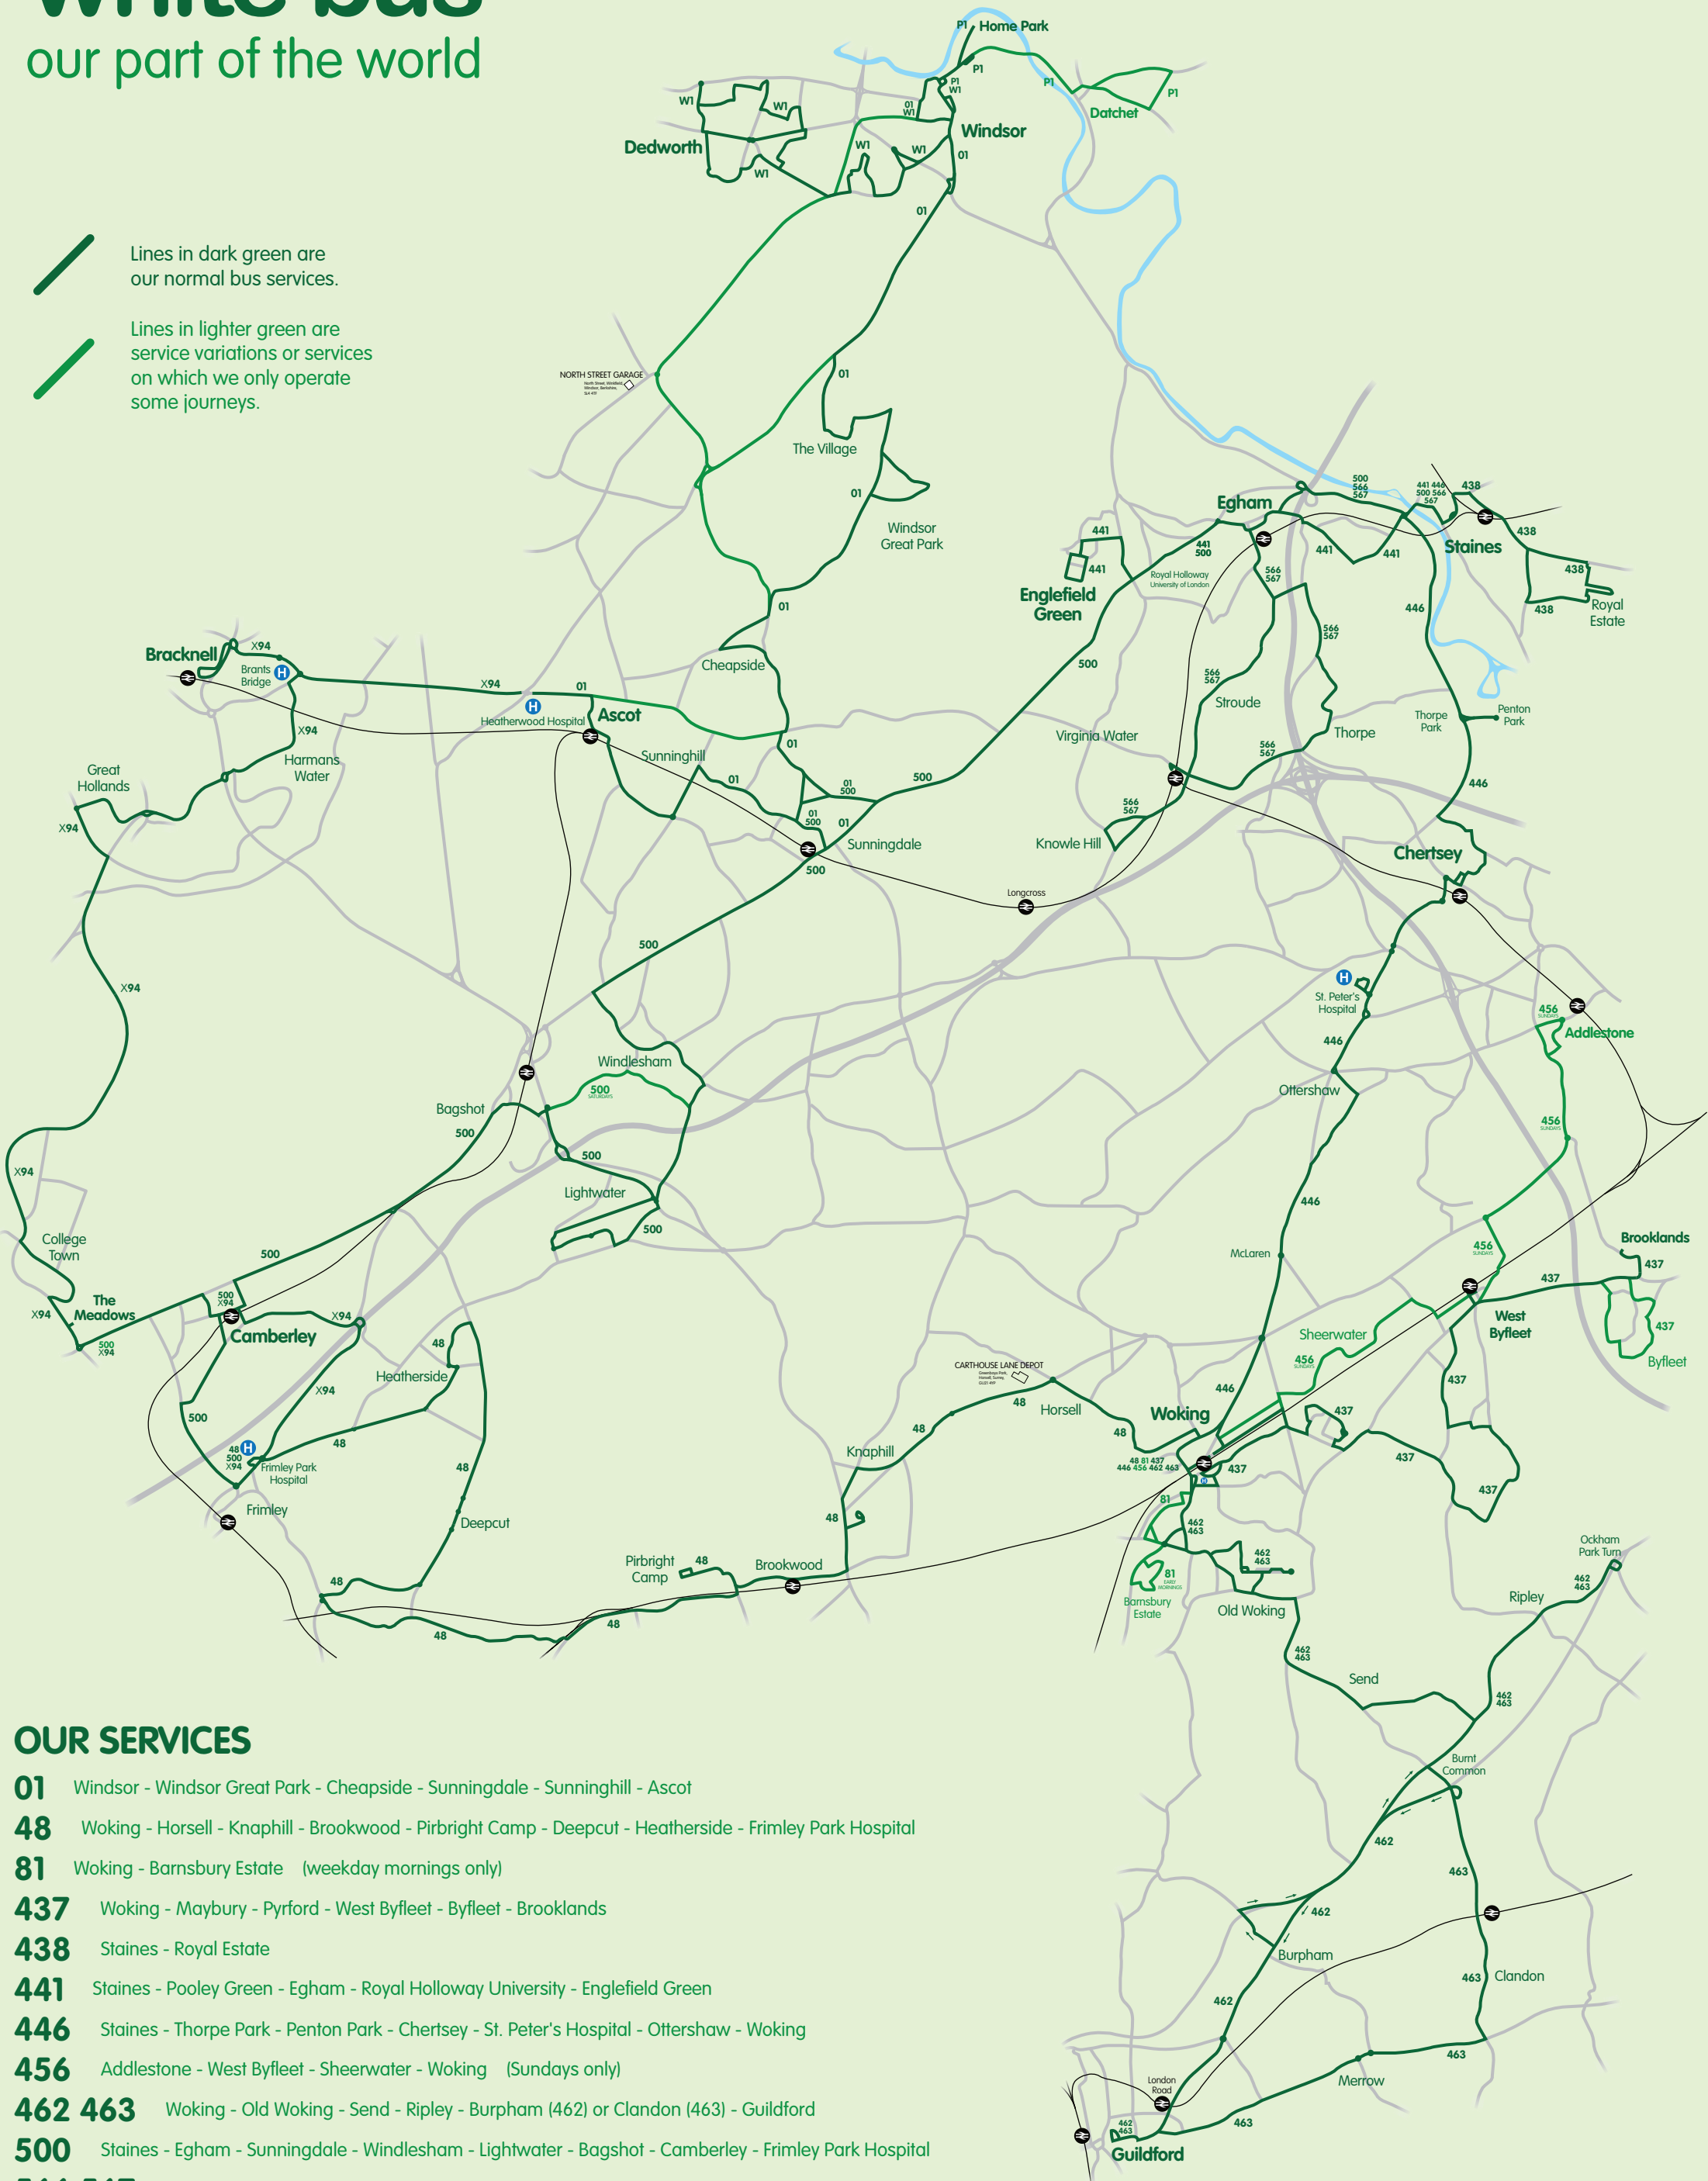

white bus

our part of the world

- Lines in dark green are our normal bus services.
- Lines in lighter green are service variations or services on which we only operate some journeys.

OUR SERVICES

- 01** Windsor - Windsor Great Park - Cheapside - Sunningdale - Sunninghill - Ascot
- 48** Woking - Horsell - Knaphill - Brookwood - Pirbright Camp - Deepcut - Heatherside - Frimley Park Hospital
- 81** Woking - Barnsbury Estate (weekday mornings only)
- 437** Woking - Maybury - Pyrford - West Byfleet - Byfleet - Brooklands
- 438** Staines - Royal Estate
- 441** Staines - Pooley Green - Egham - Royal Holloway University - Englefield Green
- 446** Staines - Thorpe Park - Penton Park - Chertsey - St. Peter's Hospital - Ottershaw - Woking
- 456** Addlestone - West Byfleet - Sheerwater - Woking (Sundays only)
- 462 463** Woking - Old Woking - Send - Ripley - Burpham (462) or Clandon (463) - Guildford
- 500** Staines - Egham - Sunningdale - Windlesham - Lightwater - Bagshot - Camberley - Frimley Park Hospital
- 566 567** Staines - Egham - Thorpe - Virginia Water - Stroude - Egham - Staines
- P1** Windsor - Home Park Car Park
- W1** Windsor - Clewer Green - Dedworth
- X94** Frimley Park Hospital - Camberley - The Meadows - Great Hollands - Harmans Water - Bracknell - Heatherwood Hospital