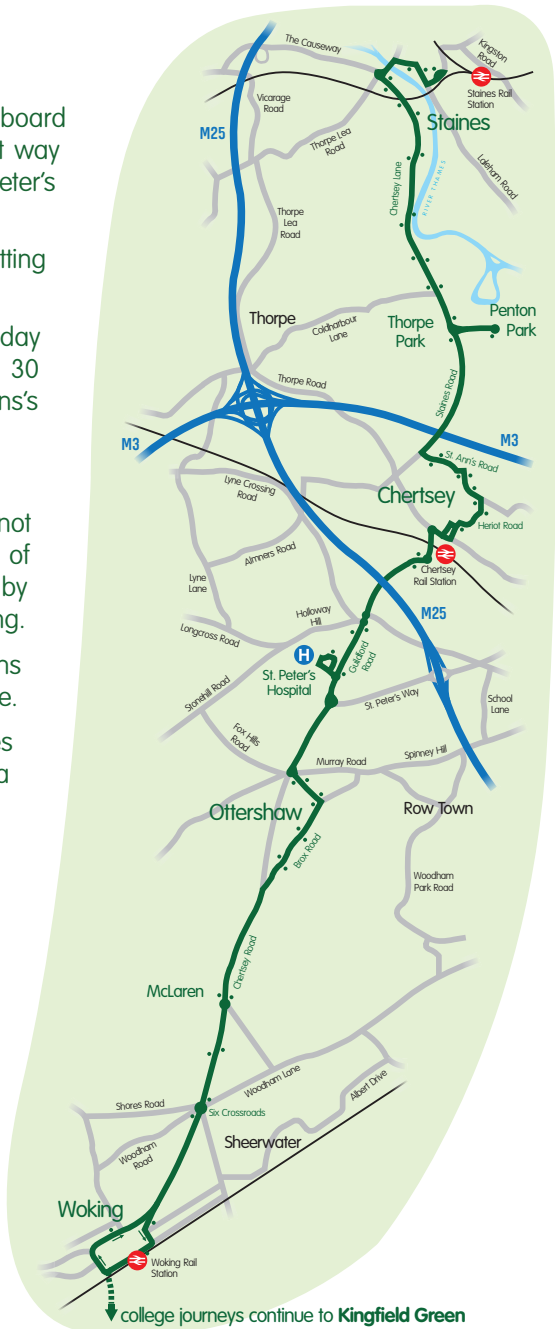

# 446

We're delighted to welcome you on board service 446, the easiest and fastest way between Staines, Chertsey, St. Peter's Hospital and Woking.

This new timetable boasts faster journey times, getting you to your destination more quickly.

Both towns also offer direct train connections towards London for those who prefer the cityscape.

In Staines you can take a walk along the Thames towards Runnymede, site of the Magna Carta signing in 1215.

We also stop right outside Thorpe Park if it's a fun-packed, adrenaline-rush you're after!

Our drivers are the same friendly team, ready to welcome back previous travellers or greet newcomers and help you along your way.

## service map