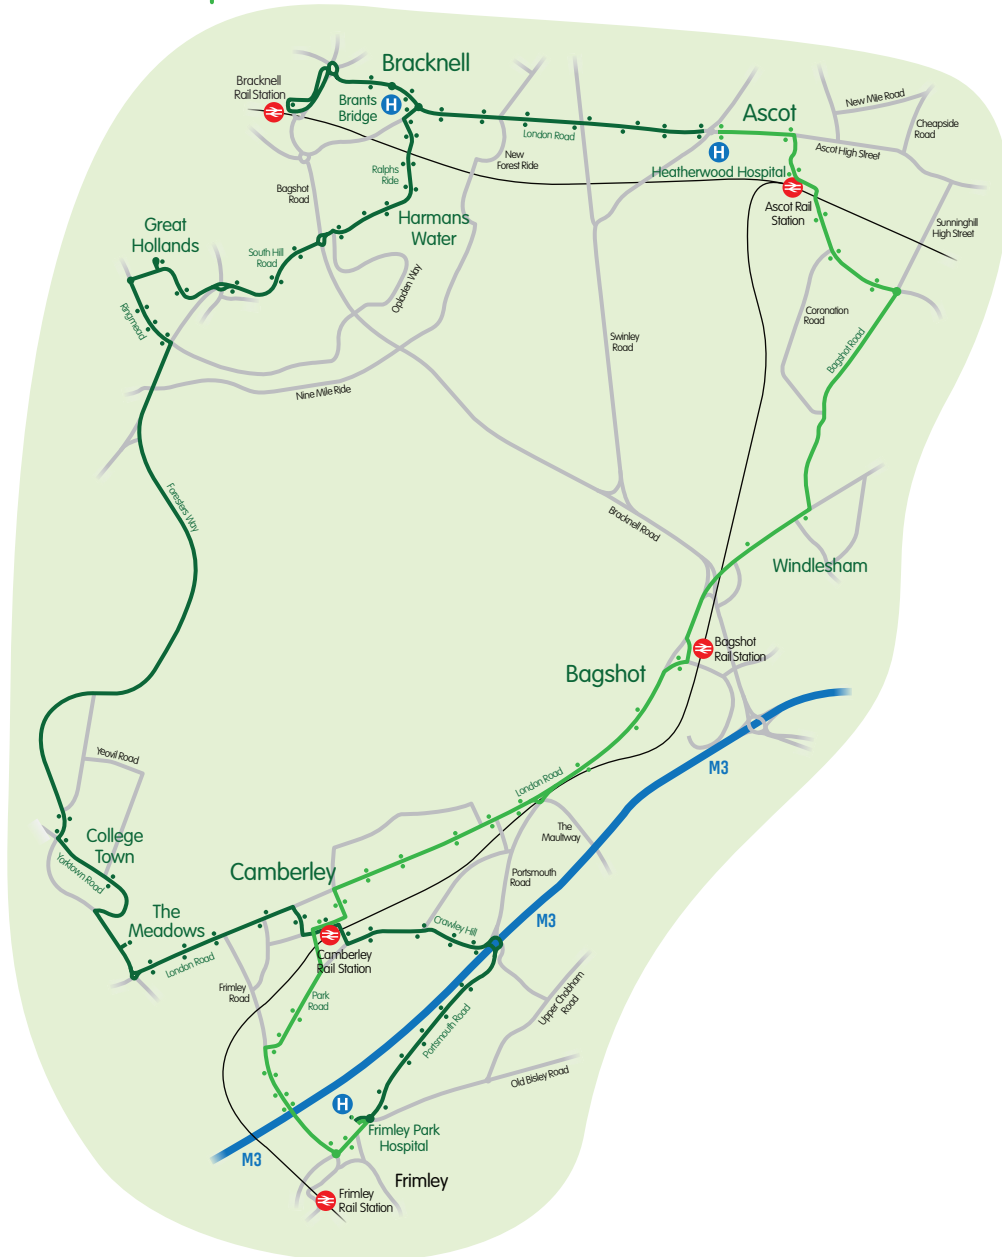

X30 X94

route map

X30 Ascot | Camberley | Frimley Park

fast via Ascot Station & Bagshot

bus times towards Frimley Park Hospital

Mondays – Fridays							
Ascot Heatherwood Hospital, east	H	0830	0917	1017	1117	1217	1405
Ascot Rail Station	🚉	0832	0919	1019	1119	1219	1407
South Ascot Victoria Road		0833	0920	1020	1120	1220	1408
Bagshot Square		0844	0931	1031	1131	1231	1419
Camberley Rail Stn / Pembroke Bdy, stop D	🚉	0854	0941	1041	1141	1241	1429
Frimley Park Hospital	H	0903	0950	1050	1150	1250	1438

No service on Saturdays, Sundays or Public Holidays

bus times towards Ascot

Mondays – Fridays							
Frimley Park Hospital	H	0910	1010	1110	1210	1310	1410
Camberley Rail Stn / Pembroke Bdy, stop C	🚉	0919	1019	1119	1219	1319	1419
Bagshot Square		0929	1029	1129	1229	1329	1429
South Ascot Victoria Road		0939	1039	1139	1239	1339	1439
Ascot Rail Station	🚉	0840	0940	1040	1140	1240	1340
Ascot Heatherwood Hospital, east	H	0842	0942	1042	1142	1242	1342

X94 Ascot | Bracknell | Camberley | Frimley Park

via Harmans Water, Great Hollands & The Meadows

bus times towards Frimley Park Hospital

Mondays – Fridays						
Ascot Heatherwood Hospital, west	H	0905	1005	1105	1205	1305
Bracknell Bus Station, bay 5		0915	1015	1115	1215	1315
Harmans Water Shops		0921	1021	1121	1221	1321
Great Hollands Square		0932	1032	1132	1232	1332
College Town Yorktown Road / Devon Close		0944	1044	1144	1244	1344
The Meadows		0949	1049	1149	1249	1349
Camberley Rail Stn / Pembroke Bdy, stop B	🚉	0957	1057	1157	1257	1357
Frimley Park Hospital	H	1006	1106	1206	1306	1406