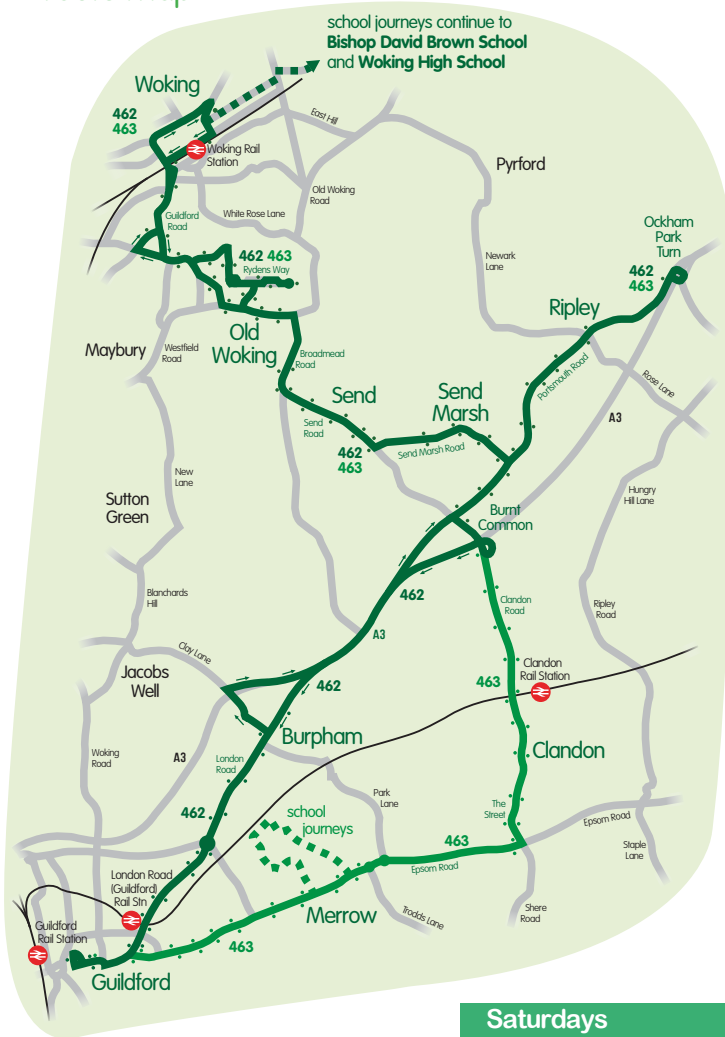

462 | 463

route map

bus times towards Send, Ripley & Guildford

Mondays – Fridays						
Service Number	462	463	463	462	463	462
Woking Rail Station, stop 5	0635	0720	0850	0950	1050	1150
Woking High Street, stop A	0637	0722	0852	0952	1052	1152
Kingfield Green Woking Leisure Centre	0640	0727	0856	0956	1056	1156
Kingfield Green Loop Road	0641	0729				
Old Woking Rydens Way Shops			0901	1001	1101	1201
Old Woking Crown & Anchor	0643	0733	0905	1005	1105	1205
Send Mays Corner	0649	0740	0911	1011	1111	1211
Send Marsh Green	0651	0742	0913	1013	1113	1213
Ripley Post Office	0658	0750	0921	1021	1121	1221
Burnt Common Cottages	0702	0756	0925	1025	1125	1225
Burpham Shops	0707			1030		1230
Clandon Rail Station		0759	0927		1127	
Merrow Church		0809	0932		1132	
Guildford Friary Bus Station	0716	0840	0942	1042	1142	1242

On schooldays, this journey continues to: Sheerwater Bishop David Brown School 0817 Woking High School 0830

Runs schooldays only, via George Abbot School at 1530.

Runs school holidays only

Runs to Woking on request