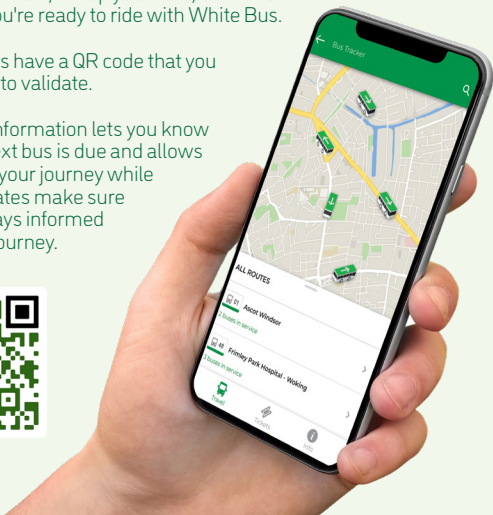

At Heathrow Airport, buses call at Terminal 4, where you can make easy transfers to all of the airport terminals, or jump on the Elizabeth Line towards central London.

If you need any more information about our services, do get in touch with us, you'll find our details on the back page.

## download our app

Buy a range of M-tickets, track live buses and stay up to date with service announcements through the app.

Create an account, set up your card, choose a ticket and you're ready to ride with White Bus.

Our M-tickets have a QR code that you simply scan to validate.

Real-Time information lets you know when the next bus is due and allows you to track your journey while service updates make sure you are always informed about your journey.