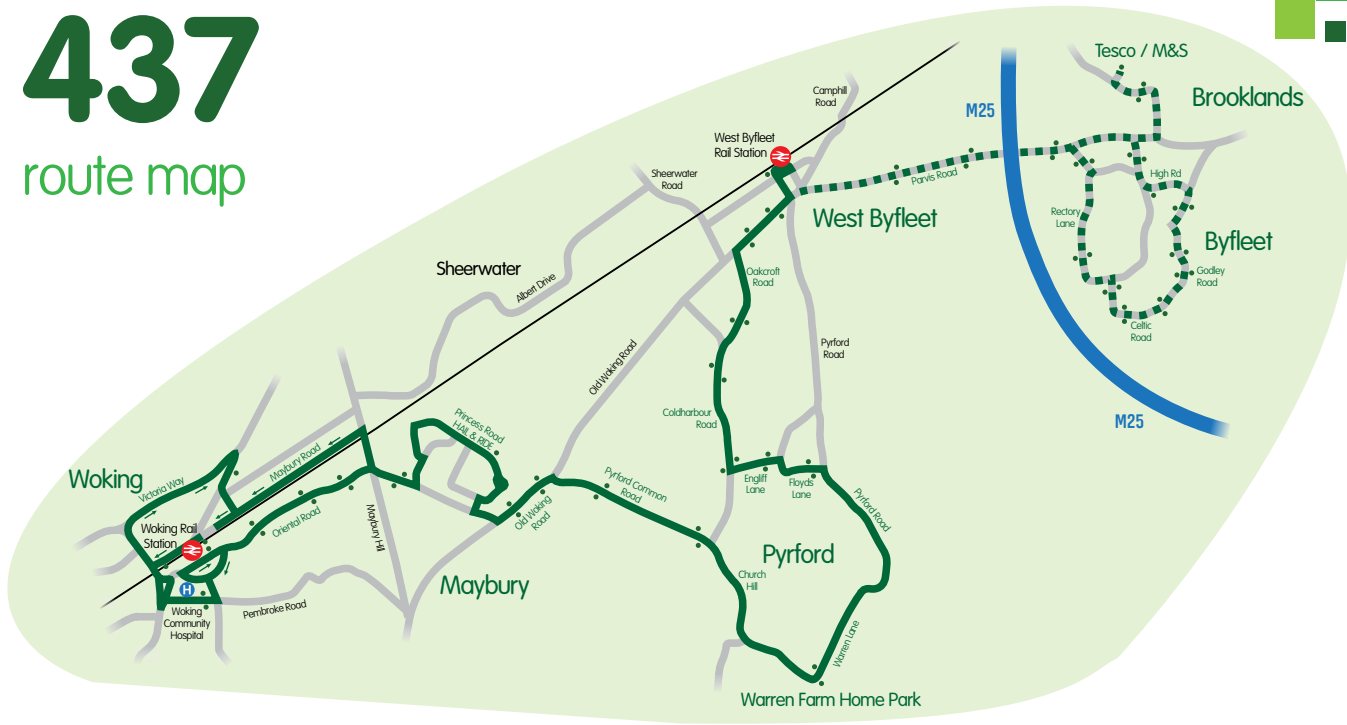

437

route map

TRACK YOUR BUS!

Live tracker and fare information available on our website

www.whitebus.co.uk

bus times towards West Byfleet & Brooklands

Mondays – Fridays								Saturdays							
Woking Rail Station, stop 5	0855	1035	1210	1330	1500	1630	1740	0855	1035	1210	1330	1500	1625	1735	
Woking High Street, stop A	0857	1037	1212	1332	1502	1632	1742	0857	1037	1212	1332	1502	1627	1737	
Woking Community Hospital	0901	1041	1216	1336	1506	1636	1746	0901	1041	1216	1336	1506	1631	1741	
Oriental Road Post Office	0903	1043	1218	1338	1508	1638	1748	0903	1043	1218	1338	1508	1633	1743	
Maybury Princess Road	0911	1051	1226	1346	1516	1646	1756	0911	1051	1226	1346	1516	1641	1751	
Pyrford Warren Farm Home Park	0710	0918	1058	1233	1353	1523	1653	1803	0918	1058	1233	1353	1523	1648	1758
Pyrford Village Hall	0714	0922	1102	1237	1357	1527	1657	1807	0922	1102	1237	1357	1527	1652	1802
West Byfleet Rail Station	0719	0927	1107	1242	1402	1532	1702	1812	0927	1107	1242	1402	1532	1657	1807
Brooklands Tesco / M&S	0727	0936	1116						0936	1116					

On schooldays, this journey continues to:

Byfleet Rectory Lane	1536
Byfleet Sanway Road	1540
Byfleet The Plough	1544

bus times towards Pyrford & Woking

Mondays – Fridays								Saturdays								
Brooklands Tesco / M&S	0737	0945	1120						0945	1120						
Byfleet The Plough	0741															
Byfleet Sanway Close	0747															
Byfleet Rectory Lane	0751															
West Byfleet Rail Station	0803	0952	1127	1247	1407	1557	1707	1817	0810	0952	1127	1247	1407	1552	1702	1812
Pyrford Village Hall	0809	0957	1132	1252	1412	1602	1712	1822	0816	0957	1132	1252	1412	1557	1707	1817
Pyrford Warren Farm Home Park	0813	1001	1136	1256	1416	1606	1716	1826	0820	1001	1136	1256	1416	1601	1711	1821
Maybury Princess Road	0821	1009	1144	1304	1424	1614	1724		0828	1009	1144	1304	1424	1609	1719	
Oriental Road Oriental Close		1017	1152							1017	1152					
Woking Community Hospital		1019	1154							1019	1154					
Woking Rail Station	0830	1028	1203	1313	1433	1623	1733		0837	1028	1203	1313	1433	1618	1728	

No service on Sundays or Public Holidays