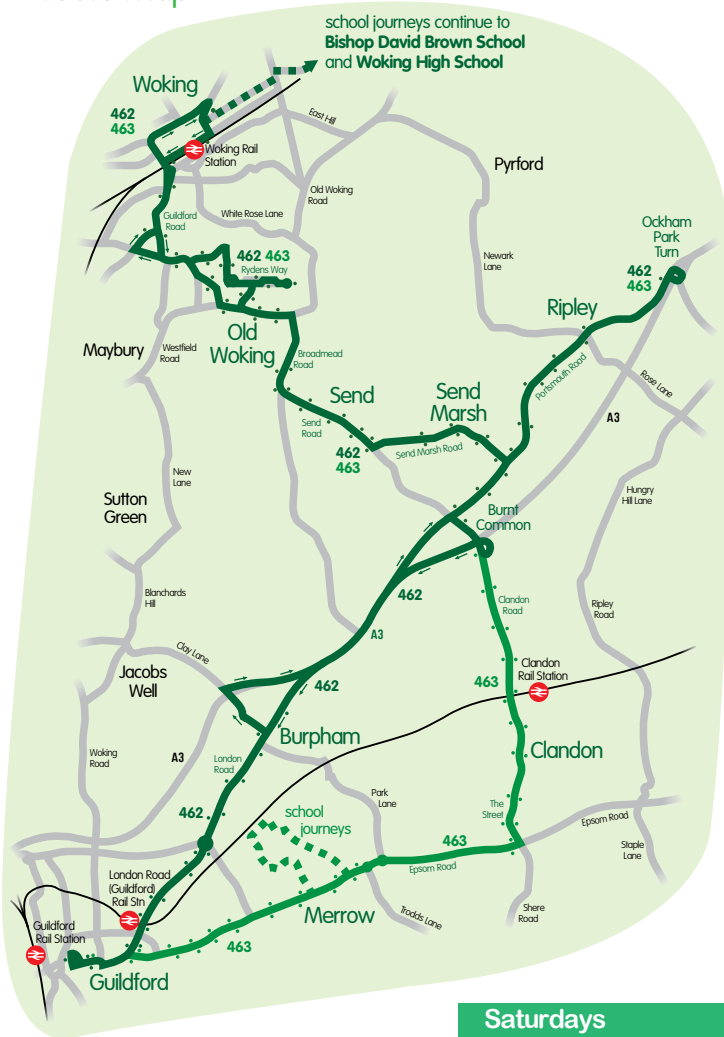

462 | 463

route map

bus times towards Send, Ripley & Guildford

Mondays – Fridays

Service Number	462	463	463	462	463	462
Woking Rail Station, stop 5	0638	0720	0850	0950	1050	1150
Woking High Street, stop A	0640	0722	0852	0952	1052	1152
Kingfield Green Woking Leisure Centre	0643	0725	0856	0956	1056	1156
Kingfield Green Loop Road	0644	0729				
Old Woking Rydens Way Shops			0901	1001	1101	1201
Old Woking Crown & Anchor	0647	0733	0905	1005	1105	1205
Send Mays Corner	0653	0740	0911	1011	1111	1211
Send Marsh Green	0655	0742	0913	1013	1113	1213
Ripley Post Office	0702	0749	0921	1021	1121	1221
Burnt Common Cottages	0708	0756	0925	1025	1125	1225
Burpham Shops	0713			1030		1230
Clandon Rail Station		0759	0927		1127	
Merrow Church		0808	0932		1132	
Guildford Friary Bus Station	0723	0820	0942	1042	1142	1242

On schooldays, this journey runs via George Abbot School at 0815 and arrives into Guildford Friary Bus Station at 0825.

Service Number	463	462	463	463	462	463
Woking Rail Station, stop 5	1250	1350	1550	1620	1725	1820
Woking High Street, stop A	1252	1352	1552	1622	1727	1822
Kingfield Green Woking Leisure Centre	1256	1356	1556	1626	1731	1826
Old Woking Rydens Way Shops	1301	1401	1601	1631	1736	1831
Old Woking Crown & Anchor	1305	1405	1605	1635	1740	1835
Send Mays Corner	1311	1411	1611	1641	1746	1841
Send Marsh Green	1313	1413	1613	1643	1748	1843
Ripley Post Office	1321	1421	1621	1651	1756	1851
Burnt Common Cottages	1325	1425	1625	1655	1800	1855
Burpham Shops		1430			1805	
Clandon Rail Station	1327		1627	1657		1857
Merrow Church	1332		1632	1702		1902
Guildford Friary Bus Station	1342	1442	1642	1712	1817	1912

On schooldays, this journey continues to:
 Sheerwater Bishop David Brown School 0815
 Woking High School 0828

No service on Sundays or Public Holidays

TRACK YOUR BUS!

Live tracker and fare information available on our website